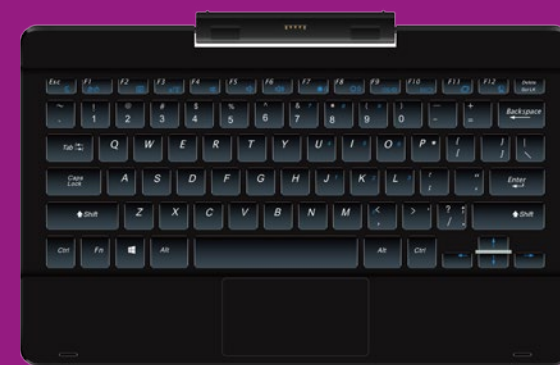

W1051-KB

W11651-KB

Compatible to GLOBAL TAB W1051 and GLOBAL TAB W11651

GLOBAL ACCESSORIES

W1051-KB

W11651-KB

HIGHLIGHTS:

- 1x USB 2.0
- 5-Pin Magnet Base
- Power Supply via Tablet

i.onik®
EFFICIENTLY GERMAN

GLOBAL ACCESSORIES

W1051-KB

W11651-KB

PORTS

- 1x USB 2.0
- 5-pin Magnet Base

POWER

- via Tablet